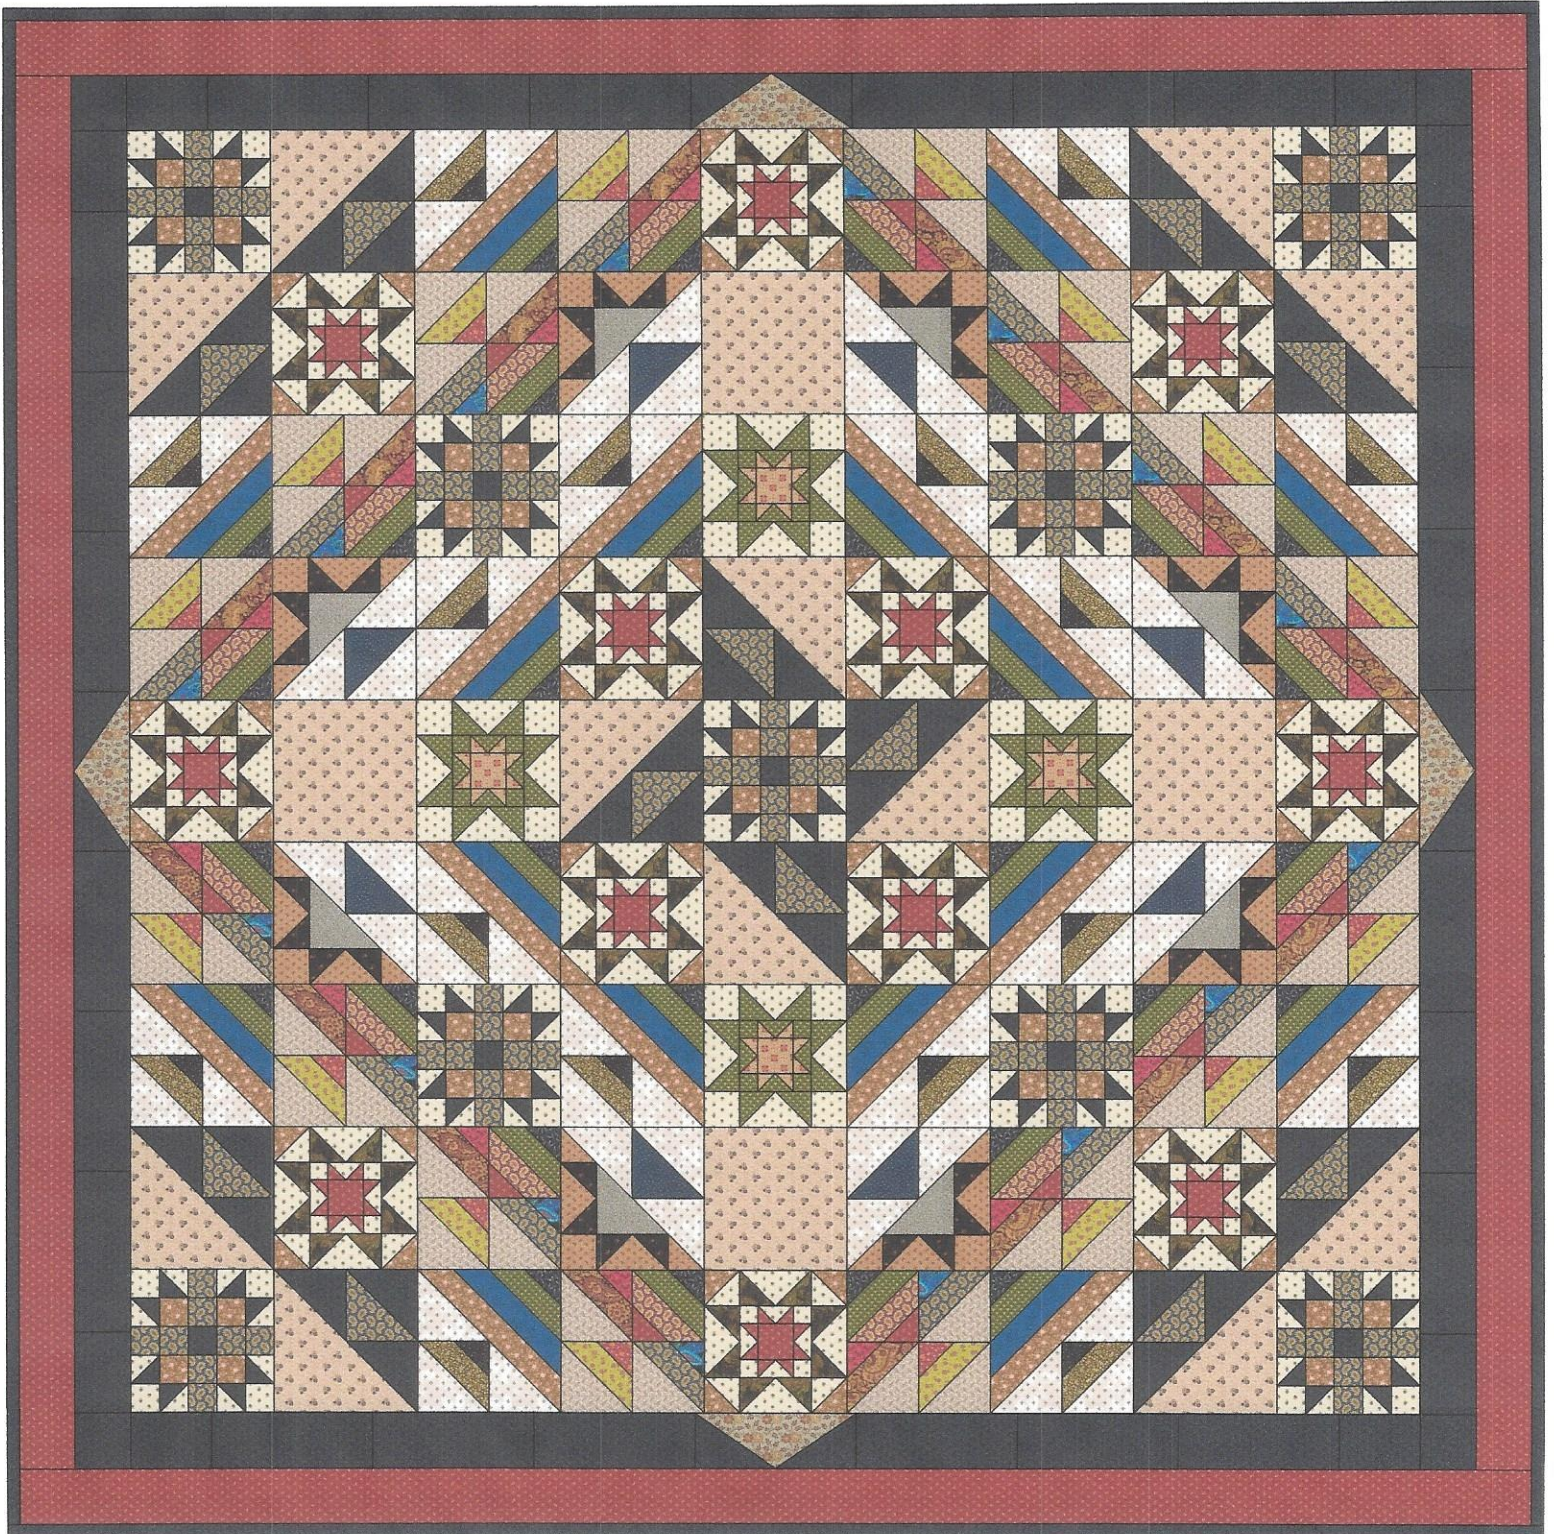

Abundance

Overall Size: 96.50 by 96.50 inches

Fabric width 44-45 inches	Number of patches	Yardage estimate	Fabric name SKU
	332	1 + 1/4	Dargate Vines by Margo Krager A-8200-B
	100	5/8	Catherine by Jo Morton 7899-B
	165	# 2 + 1/8	Petite Prints Deux by French General 13752-16-INDIGO
	100	3/4	Hyde Park by Black Bird Designs 2763-16-BROWN FAWN
	16	7/8	Reflections by Jo Morton 38018-22
	72	1	19th Century Shirtings by Penny Rose Fabrics C140-BLACK
	16	3/8	Blue Sky by Edyta Sitar of Laundry Basket Quilts A-8511-B
	96	5/8	Dargate Polychromes by Margo Krager 7920-RG
	32	1/4	Liberty Gatherings by Primitive Gatherings 1201-14
	16	1/4	Prairie Flowers by Little House on the Prairie 7947-N
	16	1/8	Liberty Gatherings by Primitive Gatherings 1203-13
	48	5/8	Petite Prints Deux by French General 13752-18-PEARL
	16	1/4	Talia by Hoffman M7457 528G-CINNABAR GOLD
	16	1/8	Petite Prints Deux by French General 13751-13-FADED RED
	16	1/8	Mystique by Chong-a Hwang Mystique-Cm3927 Black
	16	1/4	Catherine by Jo Morton 7899-N
	16	1/4	Prints Charming by Sandy Gervais 17843-15-OLIVE
	16	1/8	Prairie Flowers by Little House on the Prairie 7951-R
	128	# 1 + 3/8	Reflections by Jo Morton 38014-18
	96	3/8	Fall Festival by Timeless Treasures HARVEST-C2199-GREEN
	40	1/4	Reflections by Jo Morton 38014-22

The estimate for this fabric assumes that long strips ARE pieced.

Fabric width 44-45 inches	Number of patches	Yardage estimate	Fabric name SKU
	8	1/4	Giggleswick Mill by Di Ford-Hall 8224-T
	32	1/4	Lampblack 2017 by Kathy Hall 8476-K
	8	1/4	Liberty Gatherings by Primitive Gatherings 1203-15
	36	1/4	Stonington by Denyse Schmidt PWDS123-LOBST
	4	3/8	Cloverdale House by Di Ford-Hall 7969-T